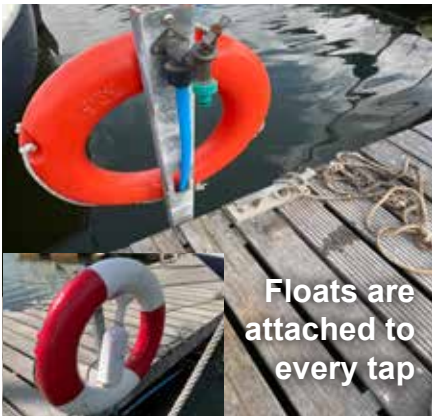

Safety Advisory

Falling into the marina

**Lowestoft
Cruising Club Limited**

June 2025

Man Overboard !

Aids to Exit The Water

Floats are attached to every tap

A float is also on the end of the bridge

Moveable ladders can be put anywhere

Fixed ladders

Fixed Ladders

Fixed ladders are to be found on many piles

Every pair of piles has a ladder

Piles with ladders display a ladder sign

Movable Ladders

Simply pull out of holder

Push bracket between boards

Insertion points under the bridge are painted

Site Safety Map

Lowestoft Cruising Club

Rescue ladders & Lifebuoy Throw Ring positions